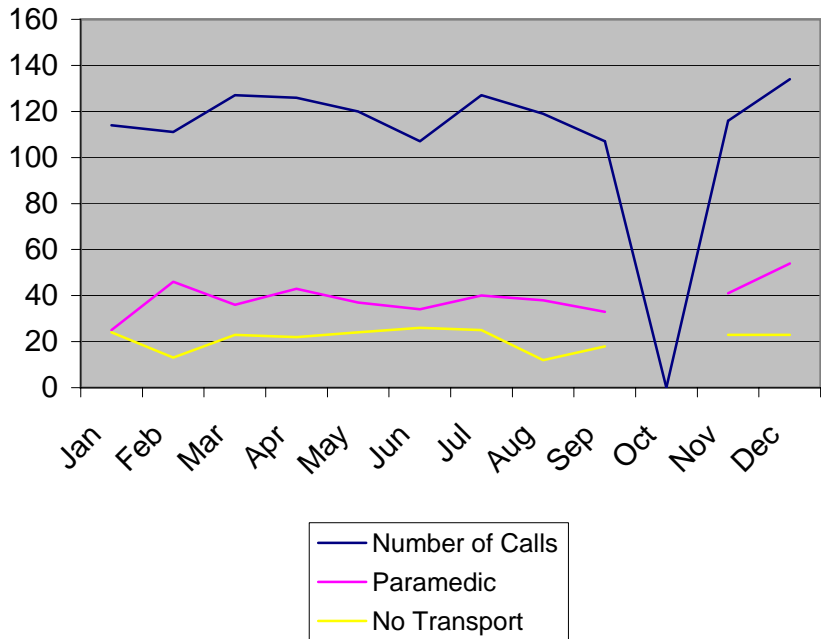

Winsted Area Ambulance Association Call Statistics - 2006

Town/Month	Jan	Feb	Mar	Apr	May	Jun	Jul	Aug	Sep	Oct	Nov	Dec	Total
Winsted Area	100	99	113	112	109	92	104	106	94		104	124	1157
Colebrook	5	3	7	4	0	1	8	5	1		9	6	49
Barkhamsted	4	4	4	9	5	11	9	5	9		3	4	67
West Hartland	3	0	2	1	3	0	4	3	3		0	0	19
New Hartford	2	5	1	0	3	3	2	0	0		0	0	16
Norfolk	0	0	0	0	0	0	0	0	0		0	0	0
Monthly Total	114	111	127	126	120	107	127	119	107	0	116	134	
Year to Date	114	225	352	478	598	705	832	951	1058	1058	1174	1308	1308
No Transport	24	13	23	22	24	26	25	12	18		23	23	233
Paramedic	25	46	36	43	37	34	40	38	33		41	54	427

Calls by Town